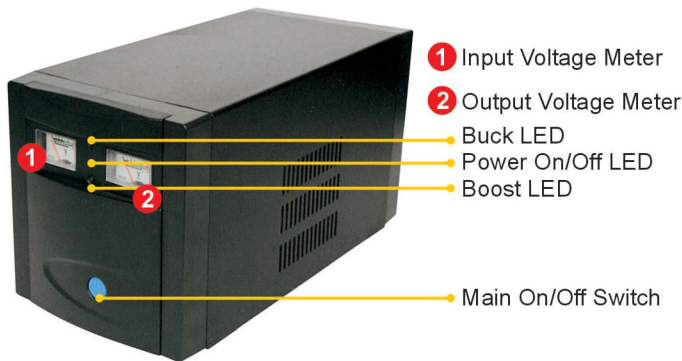

With Meter: