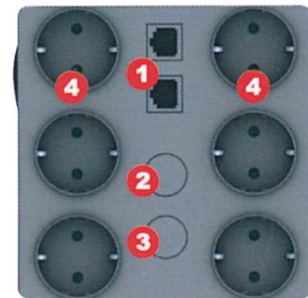

### Features:

- 8pc Outlets for Nema Type; 6pc Outlets for U.K., German or Australian Type
- Automatically Regulation High Voltage and Low Voltage
- Internet, ADSL, Tel/Fax Data Line Surge Protection
- Able to reset Input Overload Protection Circuit Breaker
- User-friendly Visual Indicators Display
- Child Protector

### Rear Panel:

German

- 1 Internet, ADSL, Fax/Modem Protection
- 2 Input Breaker
- 3 AC Input
- 4 AVR Protection Outlets